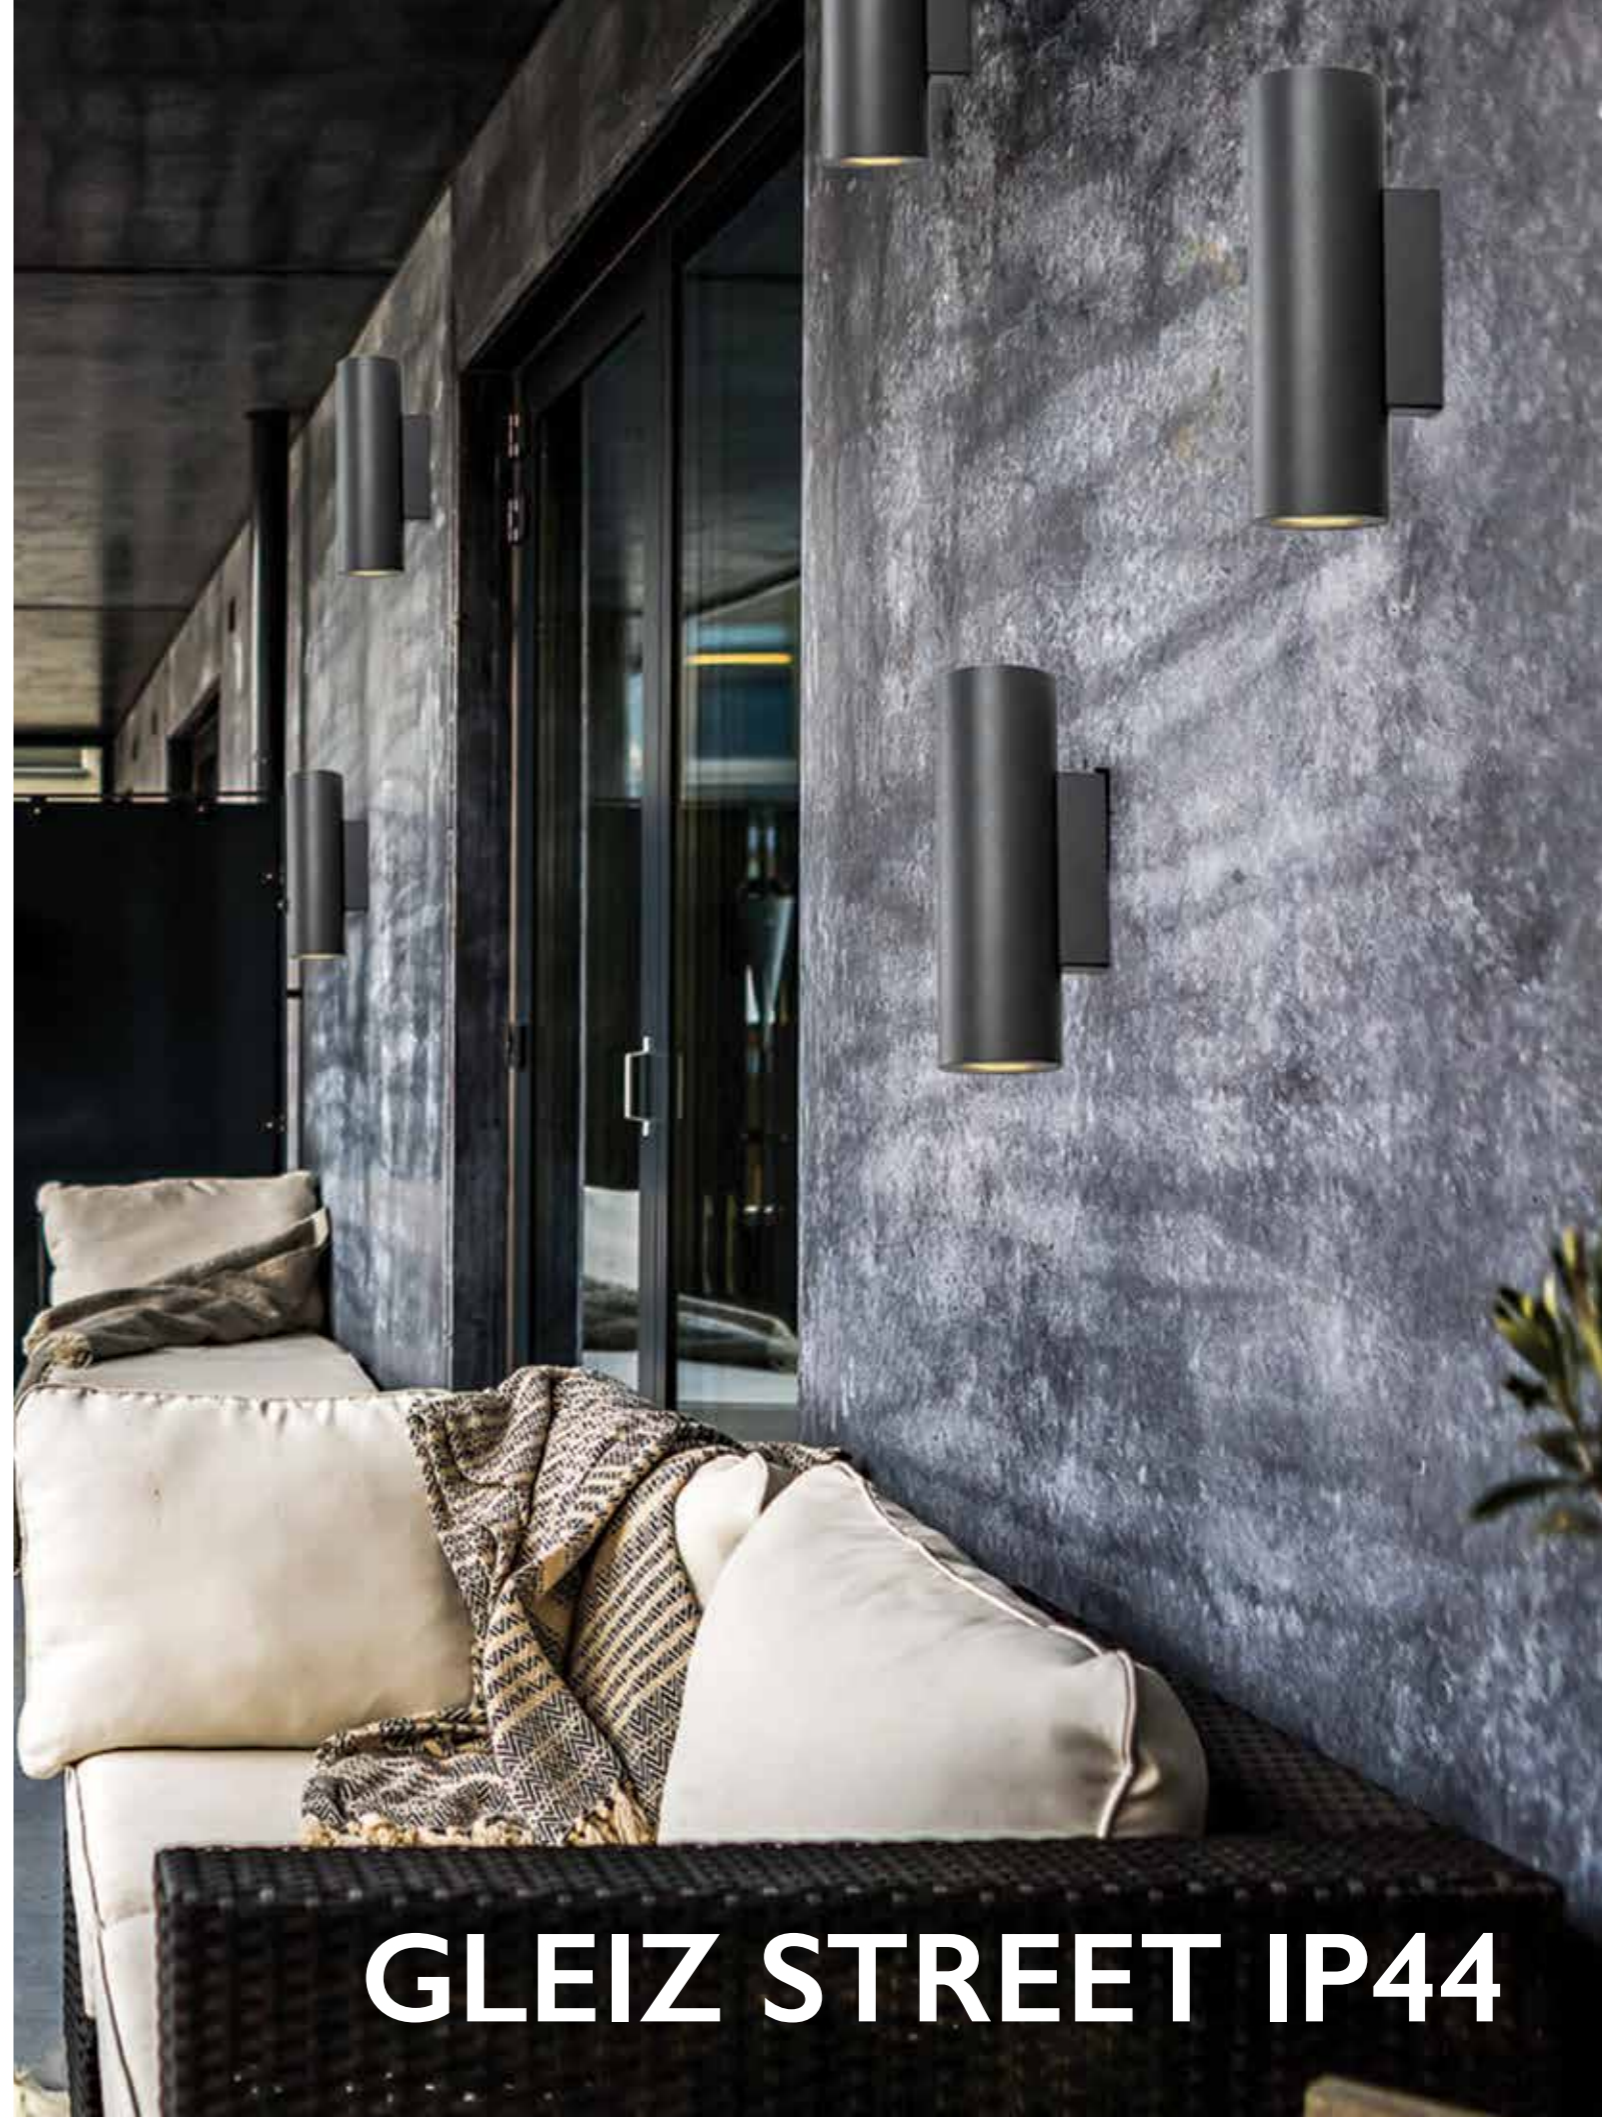

**60605**

💡 1\* | E27\* | 60W

**14507**

💡 1\* | GUI10 LED | 10W

BLACK STRUCTURE

BLACK STRUCTURE

GREY STRUCTURE

GRAY DARK STRUCTURE