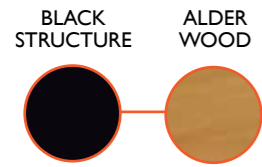

40608

💡💡💡💡 8* | E27* | 60W
💡💡💡💡

60004

💡💡💡💡 4* | E27* | 60W

50022

💡 2* | E27* | 60W

50122

💡💡💡💡 4* | E27* | 60W