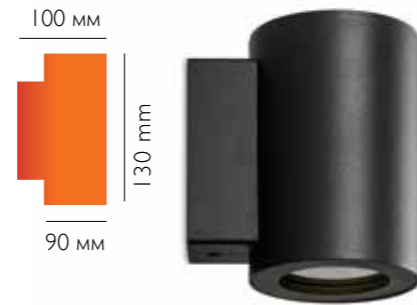

60605

💡 1* | E27* | 60W